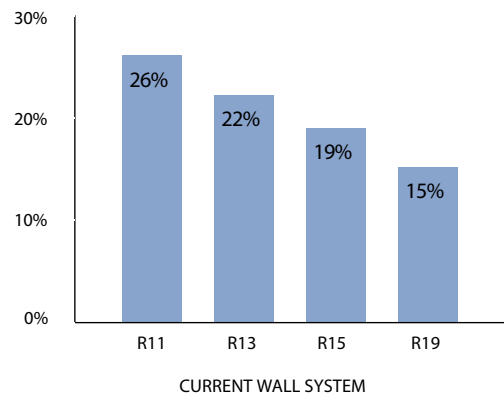

T Plank C-Series provides up to an added insulation value of R2.87 if installed properly. Based upon standard insulation in a 2 x 4 wood framed house, your wall insulation improvements may be:

T Plank is manufactured by Variform™.