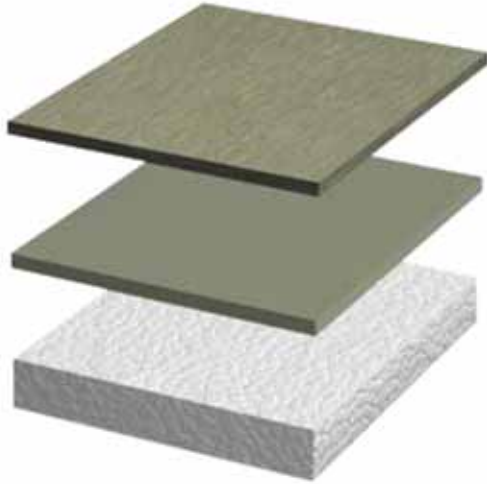

T PLANK C-SERIES™ HAS STATE-OF-THE-ART TECHNOLOGY