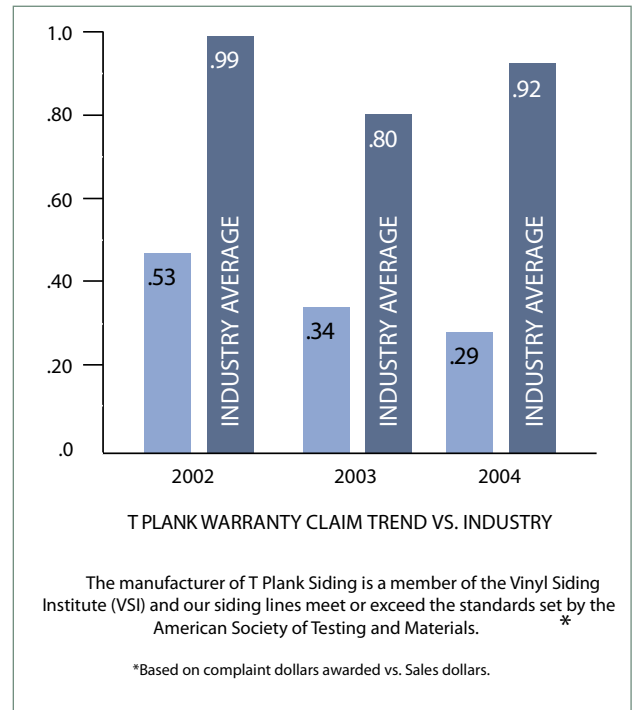

T Plank™ C-Series is backed by our Limited Lifetime Transferable Warranty. Our engineers strive to create the best products on the market. OUR WARRANTY RATES ARE CONSISTENTLY LOWER than the industry average by up to 70%. Our satisfied T Plank customers will attest to the quality built into every piece that is manufactured.